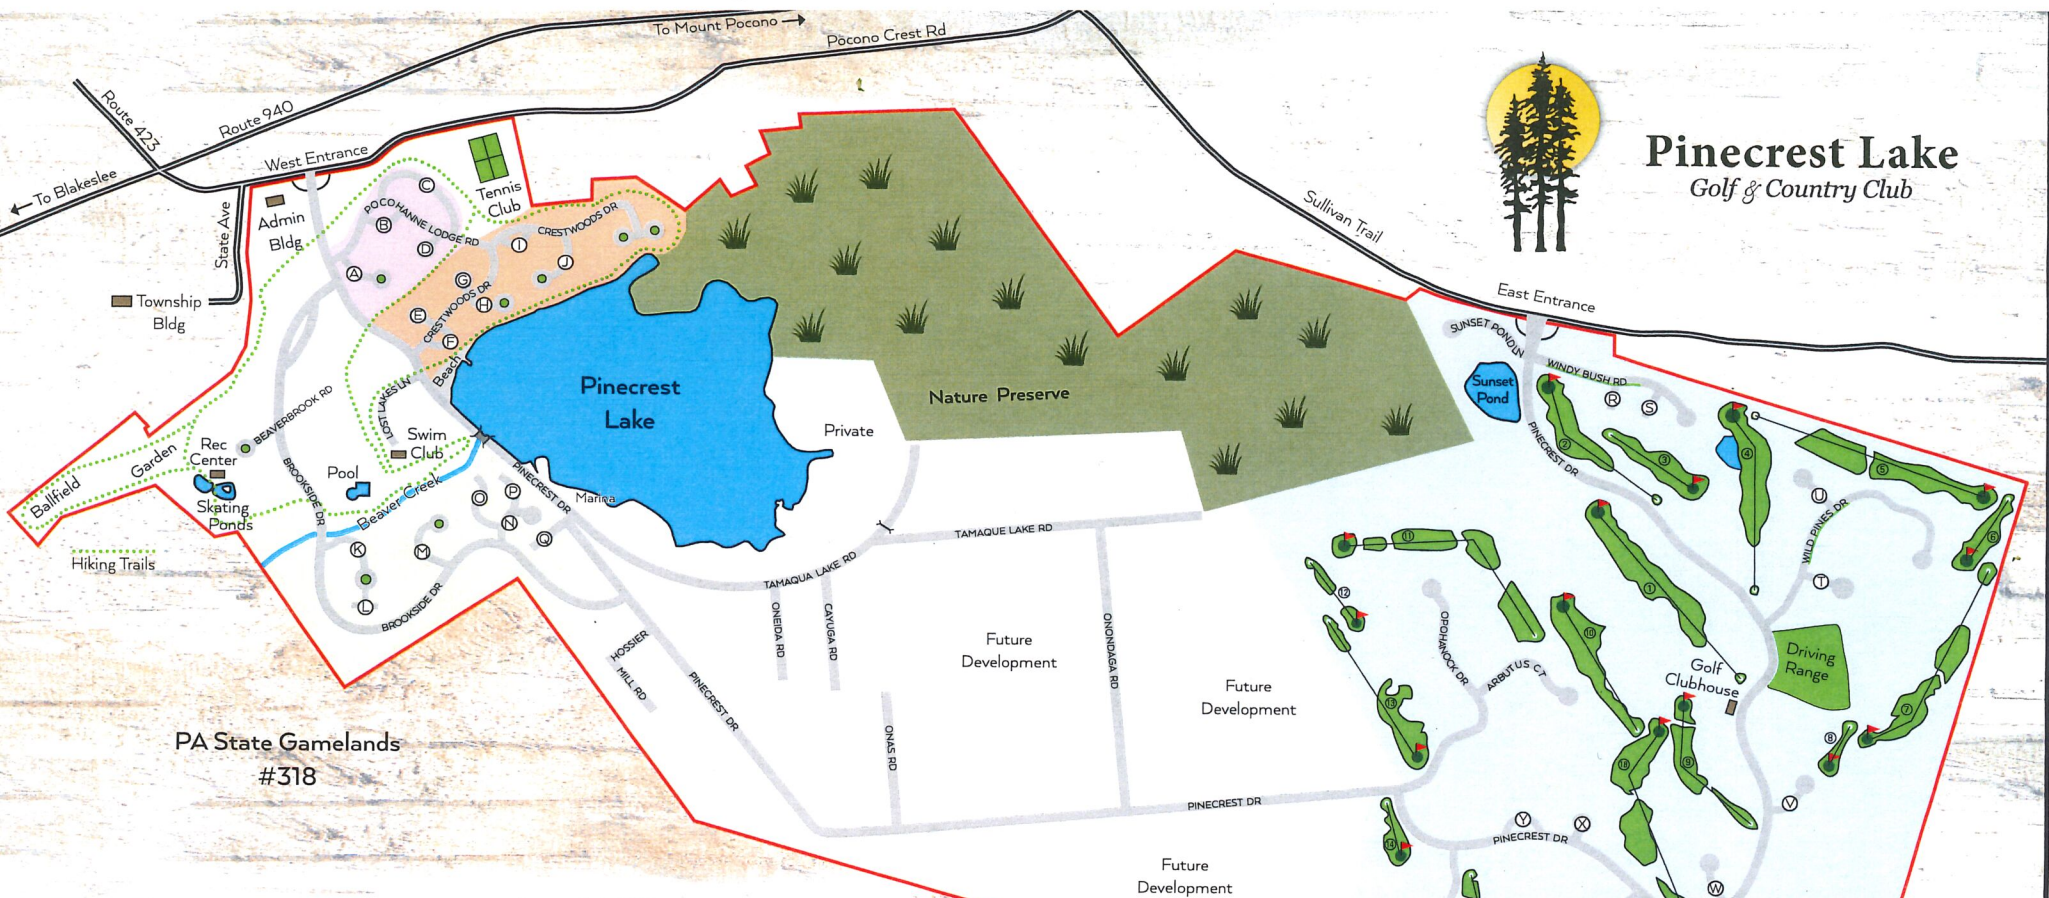

Pinecrest Lake

Golf & Country Club

PA State Gamelands
#318

SECTIONS

- MYSTIC PINES**
- Ⓐ Clymer Lane
 - Ⓑ Bungalow Road
 - Ⓒ Assembly Lodge Lane
 - Ⓓ Annex Lane

- CRESTWOODS**
- Ⓔ Chicagami Lane
 - Ⓕ Crescent Lane
 - Ⓖ Rondaxe Lane
 - Ⓗ Woods Lake Lane
 - Ⓘ Uncas Lane
 - Ⓚ Crest Pines Lane

- BROOKSIDE**
- Ⓛ Halfmoon Road
 - Ⓜ Moraine Lane
 - Ⓝ Mooncreek Lane
 - Ⓟ Nawakwa Road
 - Ⓠ Heron Lane
 - Ⓡ Osprey Lane
 - Ⓢ Onekio Lane

- WILD PINES**
- Ⓣ Gentian Lane
 - Ⓤ Snowy Lane
 - Ⓡ Birch Cliff Road
 - Ⓚ Pine Needle Lane
 - Ⓛ Anatomig Road
 - Ⓜ Jack Pine Lane
 - Ⓝ Lenni Trail
 - Ⓟ Mennesink Lane
 - Ⓡ Hermit Thrush Road

LOCATION

House #

Street Address:

Section :